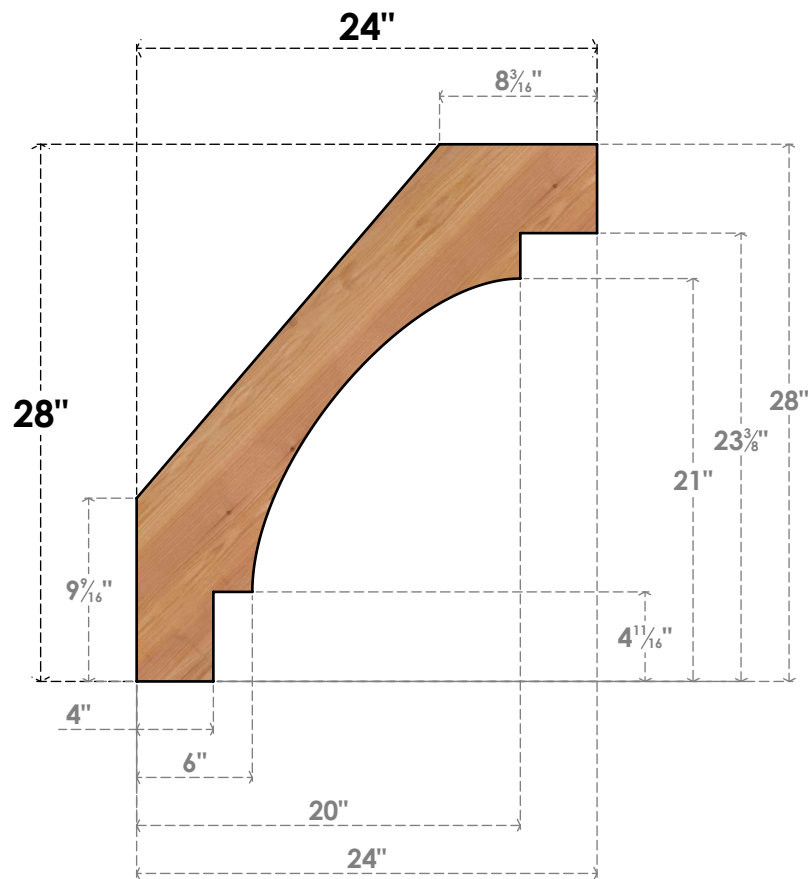

BRC06X24X28MRC00SWR

5 1/2"W X 24"D X 28"H MERCED SMOOTH BRACE, WESTERN RED CEDAR

SIDE

FRONT

EKENA MILLWORK
 2300 WEST MAIN ST.
 CLARKSVILLE, TX 75426
 TOLL FREE: 866-607-0453
 WWW.EKENAMILLWORK.COM

NOTES

1. INSTALLATION TO BE COMPLETED IN ACCORDANCE WITH MANUFACTURER'S SPECIFICATIONS.
2. DRAWING MAY NOT BE TO SCALE
3. THIS DRAWING IS INTENDED FOR DESIGN AND PLANNING PURPOSES ONLY.
4. ALL INFORMATION CONTAINED HEREIN WAS CURRENT AT THE TIME OF DEVELOPMENT BUT MUST BE REVIEWED AND APPROVED BY THE PRODUCT MANUFACTURER TO BE CONSIDERED ACCURATE.
5. PRODUCTS ARE NOT KILN DRIED. THIS ITEM IS UNIQUE AND WILL CONTAIN THE NATURAL VARIATIONS THAT THE WOOD SPECIES OFFERS. THIS MAY RESULT IN VARIATIONS UP TO 1/4"